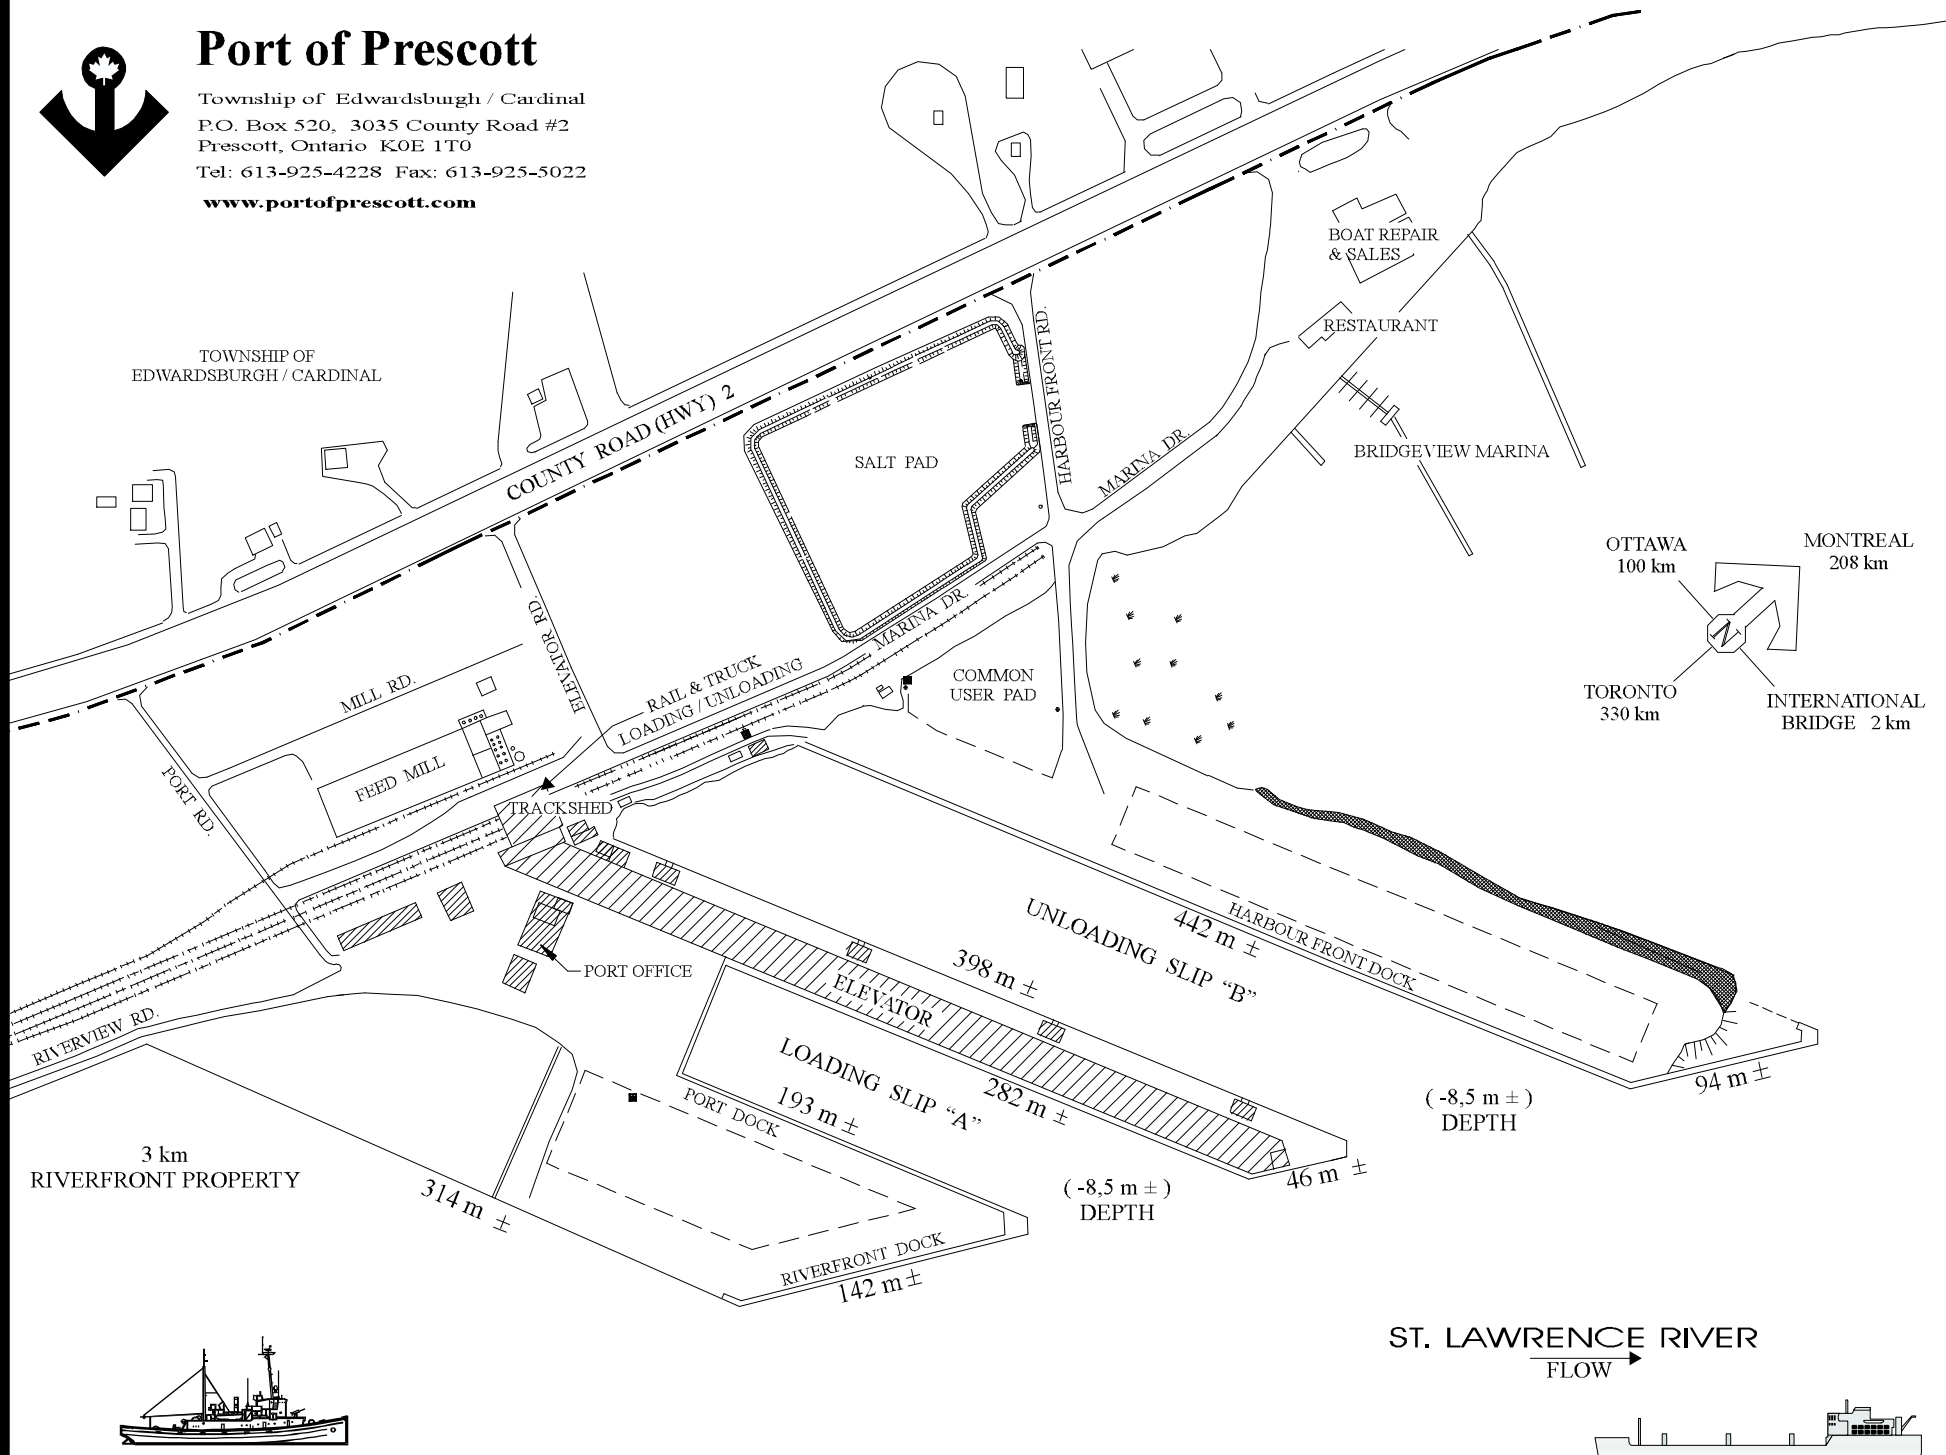

Port of Prescott

Township of Edwardsburgh / Cardinal
P.O. Box 520, 3035 County Road #2
Prescott, Ontario K0E 1T0
Tel: 613-925-4228 Fax: 613-925-5022
www.portofprescott.com

TOWNSHIP OF
EDWARDSBURGH / CARDINAL

3 km
RIVERFRONT PROPERTY

ST. LAWRENCE RIVER
FLOW →